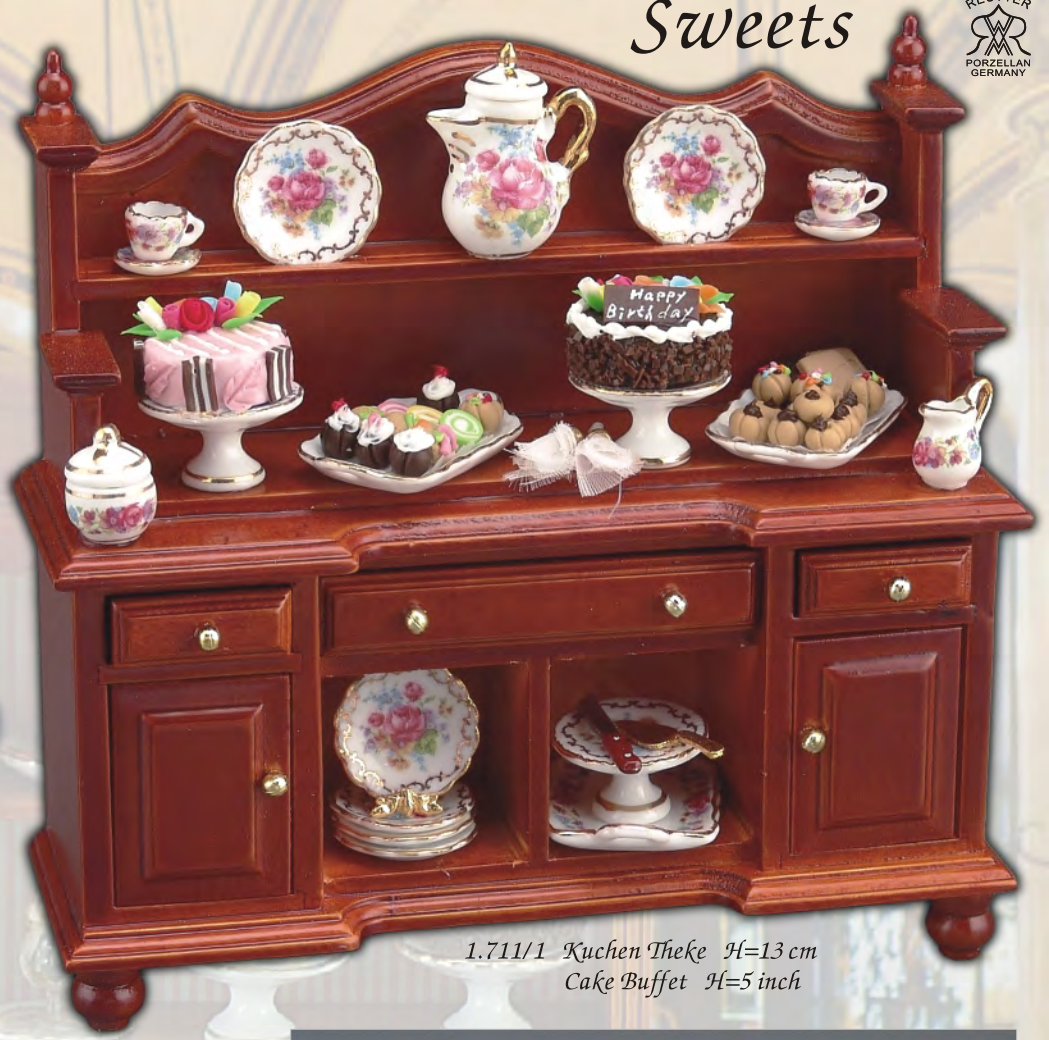

1.456/8

1.465/8

1.652/0

1.655/8

1.873/2 Konditorei Ladenwand (ohne Stühle und Tische) Pastry Shop (without chairs and tables)

1.660/8

1.663/8

1.695/8

1.410/8

1.789/8

1.664/8

1.711/1 Kuchen Theke H=13 cm
Cake Buffet H=5 inch

1.499/0

1.873/9 Ladenwand leer
Shop Cabinet empty

1.805/1

1.703/3