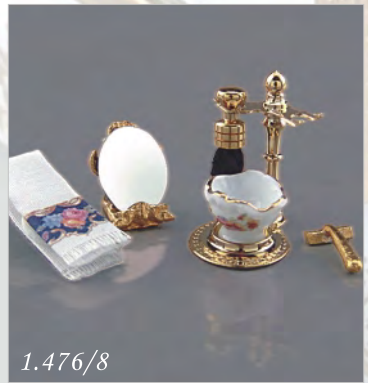

1.842/0
Kanonen Ofen H = 10 cm
Cannon Stove H = 4¼ inch

1.842/3 Deutscher Heizofen
Parlor Stove

1.718/1 Waschbecken Schrank H=16 cm
High Sink Cabinet H=6½ inch

1.629/8

1.765/6

1.765/7

1.688/0

1.877/8

1.765/8

1.690/0 Glas Dusche 7.5 x 7.5 x 17cm
Glass Shower 3 x 3 x 7inch

1.766/6

1.688/8

1.835/0 Heizungs Radiator H = 8cm
Antique Radiator H = 3inch

1.722/0

1.476/8

1.673/8